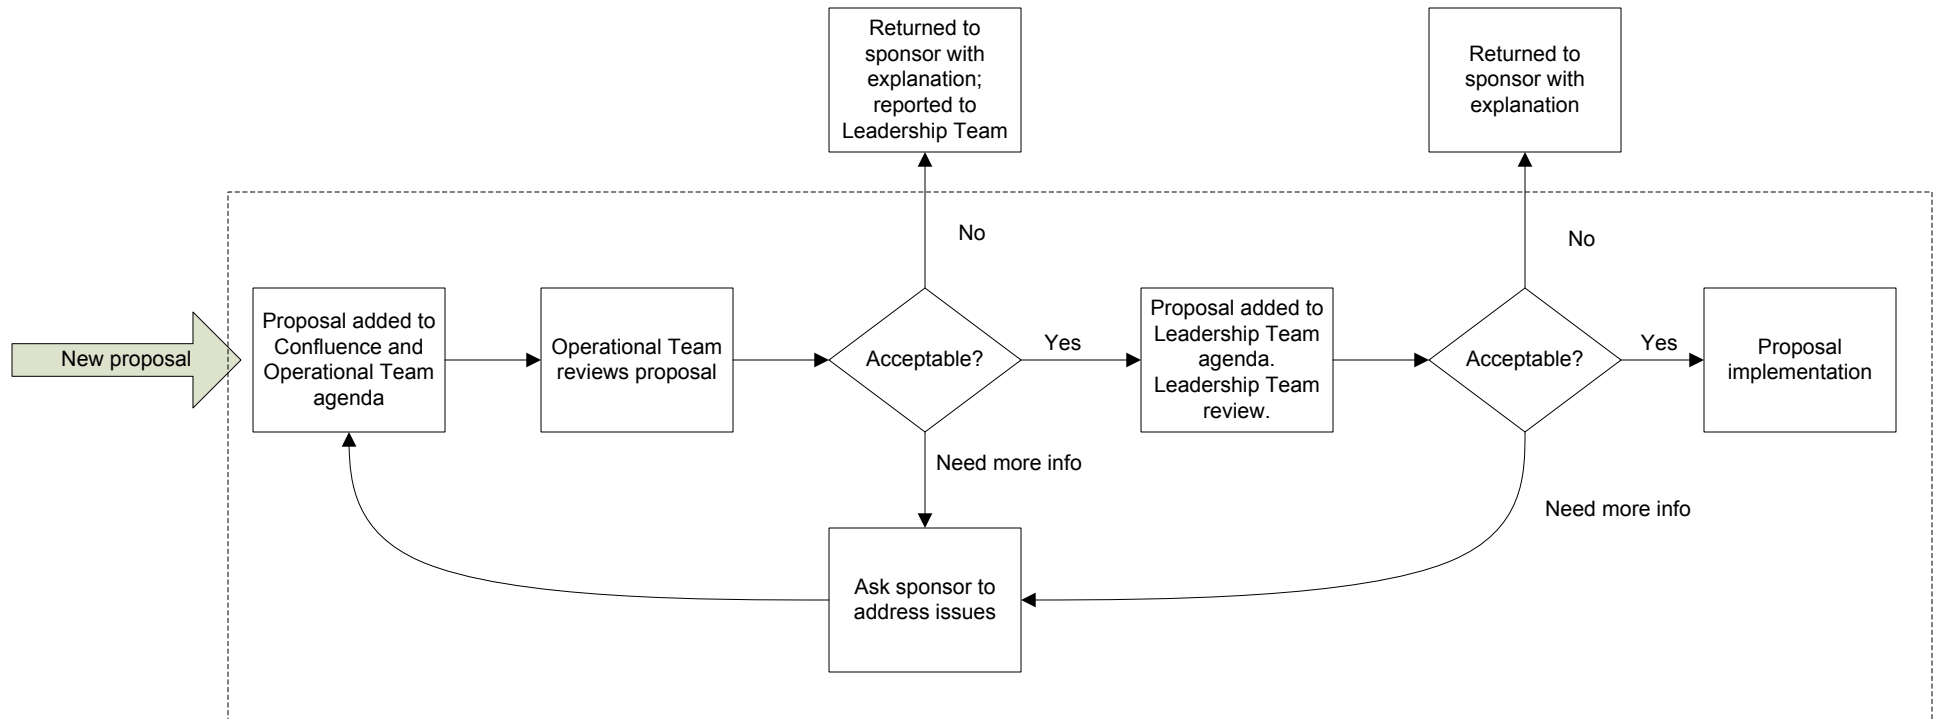

# Information Services Service Proposal Intake Workflow

12/13/2012 version 2.01

Dotted box represents Information Services

Note: "Need more info" means the proposal is incomplete or needs to be re-written to address questions